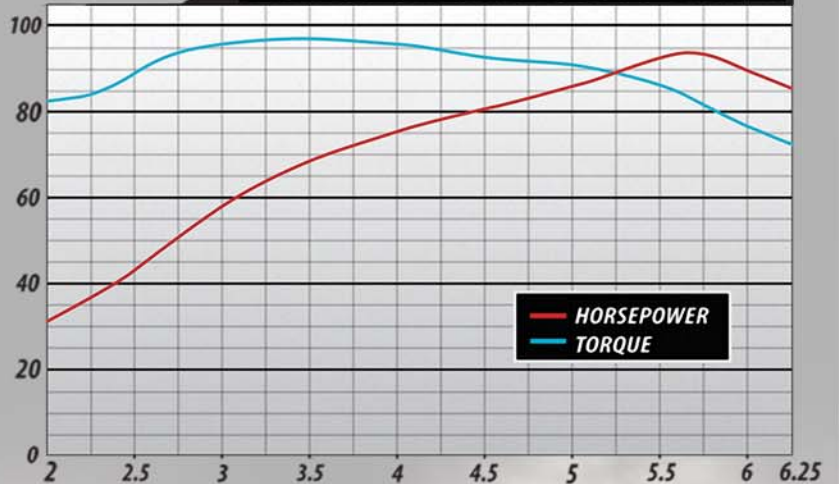

*STOCK ENGINE, FEULING® CAMCHEST KIT WITH 574 REAPER® CHAIN DRIVE CAMS, BASSANI® B4 2 INTO 1 EXHAUST SYSTEM, K&N® AIR FILTER AND BACKING PLATE, POWER COMMANDER® TUNER. 2008 BAGGER WITH THROTTLE BY WIRE.

FEULING® 574 CAMS 2008 96" BAGGER