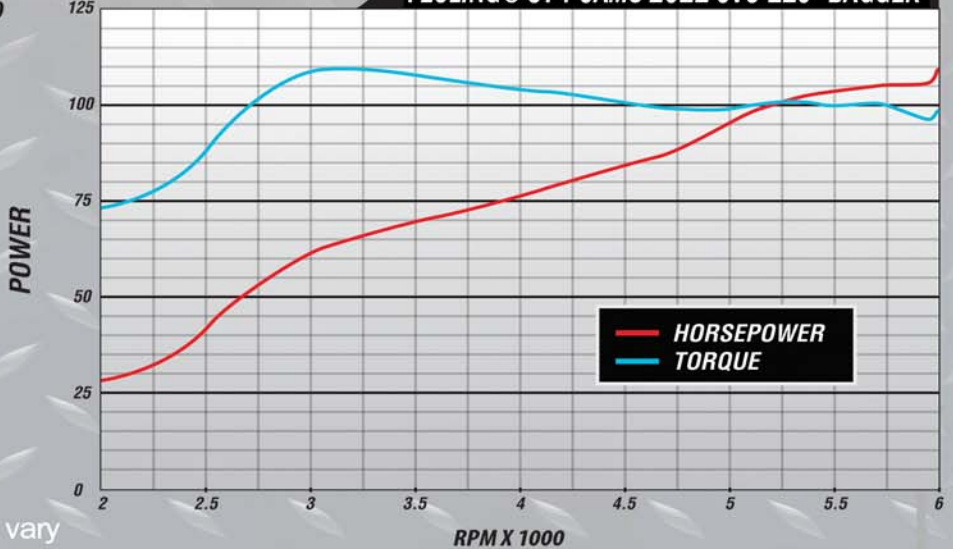

FEULING® 574 CAMS 2011 CVO 110" BAGGER

*FACTORY SE 110", FEULING® COMPLETE CAMCHEST KIT WITH 574 CAMS, BASSANI® B1 EXHAUST SYSTEM, FACTORY SE AIR CLEANER, DYNOJET® POWER VISION TUNER

*Your actual power results may vary

IGNITION MAPS AVAILABLE AT WWW.FEULINGPARTS.COM

ASK YOUR LOCAL DRAG REP FOR MORE INFORMATION
TO FIND OUT MORE ABOUT BFD GO TO SCAN THIS QR CODE