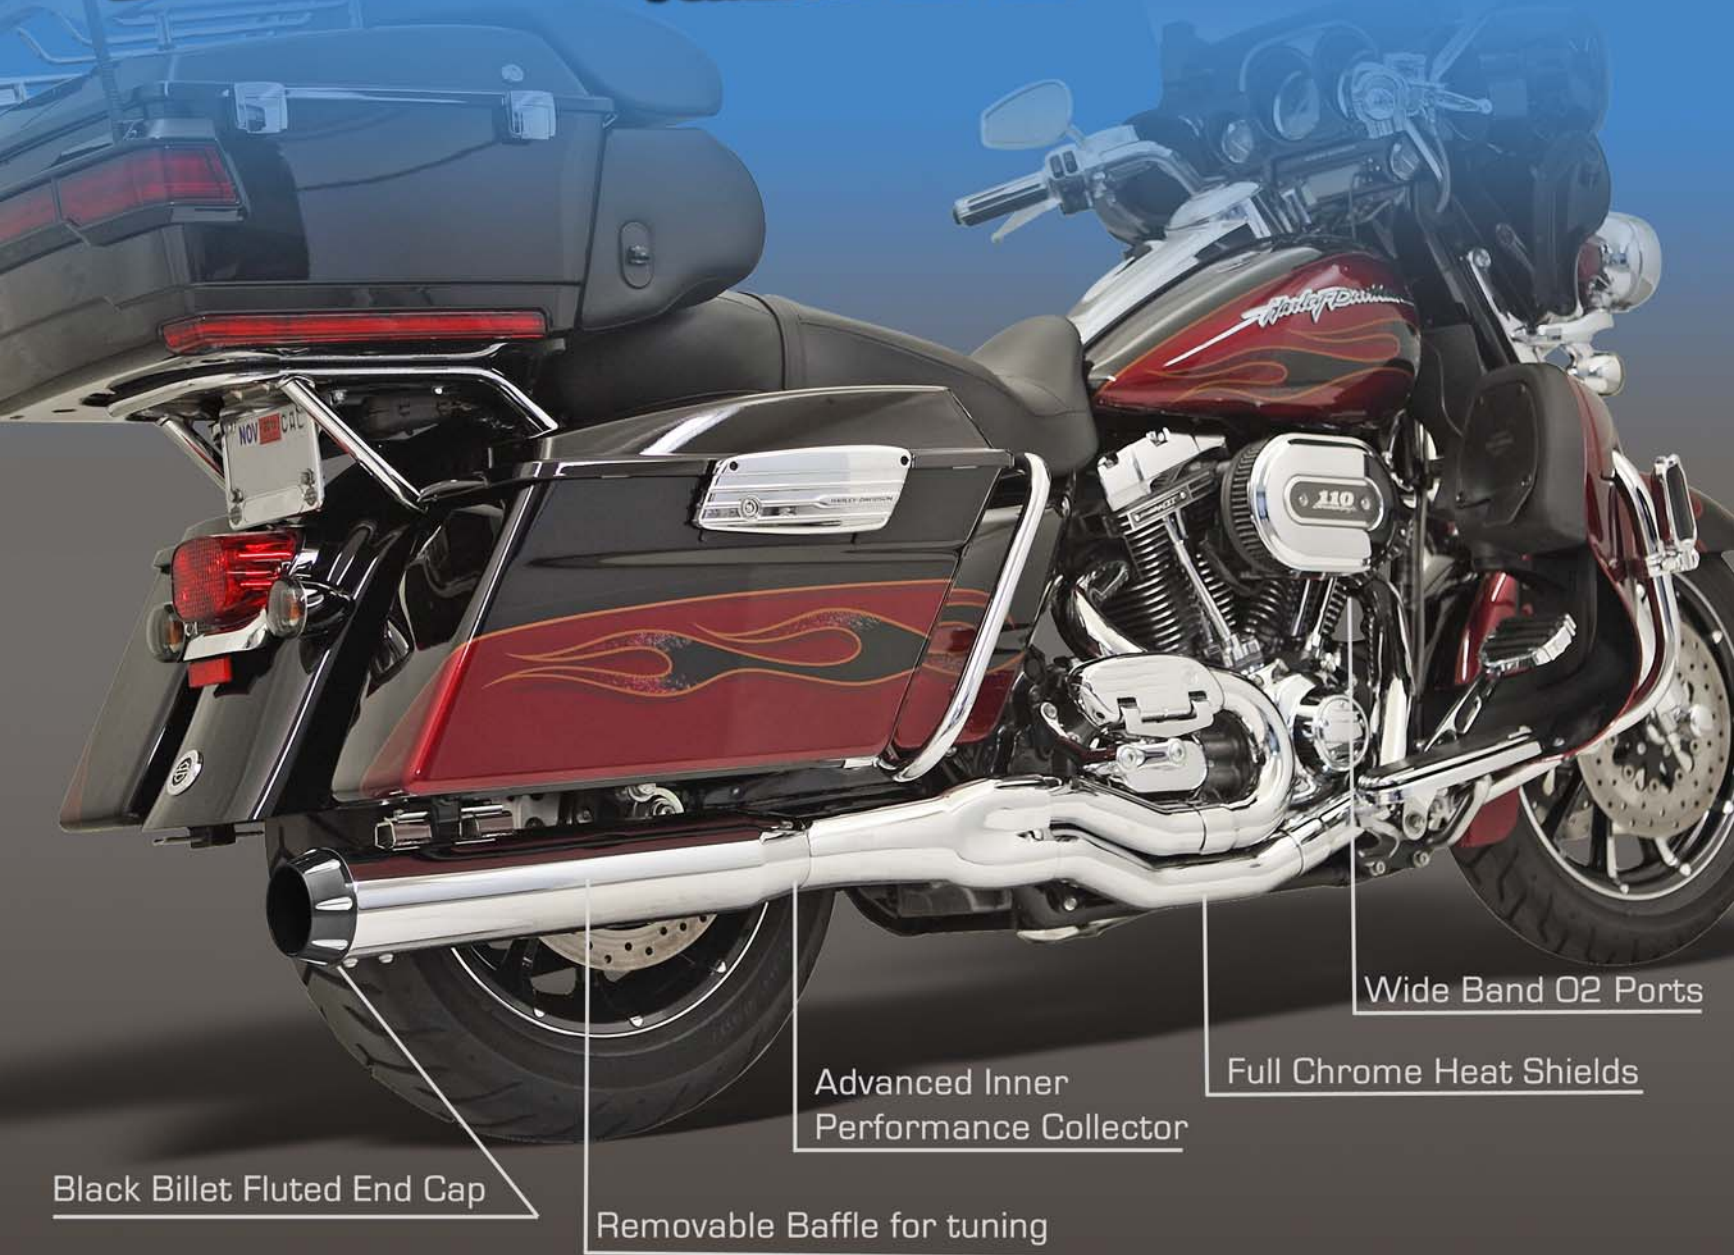

BFD™ KITS COMBINE A BASSANI® ROAD RAGE II B4 2 INTO 1 EXHAUST SYSTEM OR A +P TRUE DUAL EXHAUST SYSTEM WITH A FEUL RECOMMEND MATCHING THE BFD™ KITS WITH A HIGH FLOW AIR CLEANER, PERFORMANCE IGNITION TUNER AND CLUTCH UPGRADE FOR

Bassani *Xhaust* B1 & B4 Power Systems POWER YOU CAN FEEL!

Black Billet Fluted End Cap

Removable Baffle for tuning

Advanced Inner Performance Collector

Full Chrome Heat Shields

Wide Band O2 Ports

BASSANI XHAUST® HIGH PERFORMANCE SYSTEMS:

Features two high performance exhaust system options for BFD kits, the **Road Rage II B4** equal length 2 into 1 stepped 1-3/4" to 1-7/8" headpipes or the **+P TRUE DUALS** system with power curve design with equal length stepped 1-3/4" to 1-7/8" headpipes. Bassani® systems include both 12mm & 18mm oxygen sensor ports. BFD™ kits are available in chrome or black finish with full coverage heat shields and a choice of megaphone or B1 style 4" straight can mufflers and a black billet end cap with contrasting flutes. The B1 style muffler utilizes an advanced inner collector for maximum performance.